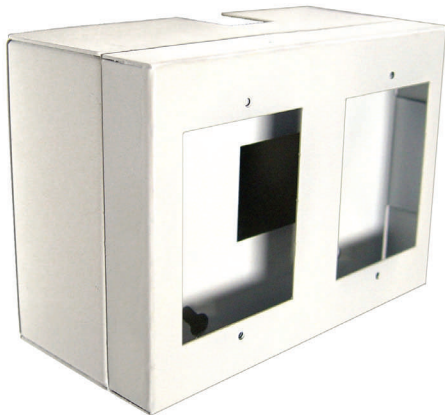

CSBBS 643

HORN / STROBE BACK BOX WITH SKIRT *For GE Security Genesis G1 Series*

DESCRIPTION

The CHASE SECURITY BACK BOX WITH SKIRT has been designed to make installation fast and simple. The two part design reduces installation cost and labor as well as making it easy to service once installed. Boxes designed for electrical box installations with exposed conduit pipe. It is designed for Prisons, HUD Projects, Universities, Hotels, Parks, Schools, Hospitals, and other public locations where both functionality and aesthetics count.

For over 30 years Chase custom metal products have been manufactured in a variety of sizes, styles and finishes, and sold to OEM accounts and distribution.

Can be used in a variety of applications.

Supports Dual-device G1 Chime Strobes

FEATURES

- Constructed of quality 16-gauge steel.
- Welded at all sides with reinforcement for a solid unit construction.
- Finish: white, red, blue or yellow epoxy coating.
- Dimensions I.D. 6 1/2" x 4 5/8" x 3" deep.
- Easy to install.
- Matching back box skirt covers all standard 4" gang boxes.
- Unit can be provided with electrical provisions for conduit pipes of all sizes.
- Additional 1" deep models available for wall or flush mount.

ACCESSORIES

- Matching custom face plates available for different applications.

Chase Security Systems, Inc., an MBE Enterprise, draws from over 30 years of experience selling to the Fire, Security, Computer, Sound, Food Processing, Forestry, Communications and Telecommunications industries. Many of our signature products are now being produced by other manufacturers but our custom metal boxes are still the product of choice for their strength.

P.O. Box 30179, Chicago, IL 60630,
Phone 773.775.7148, Fax 773.594.0078

www.chasesec.com

© 2006 Chase Security Systems, Inc.